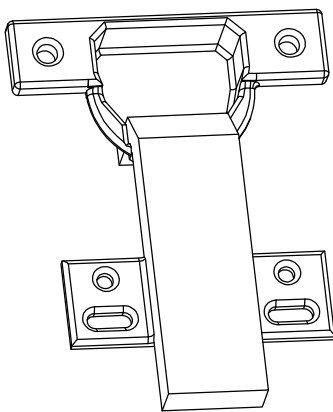

Assembly Manual

Vanity Cabinet

VB24
VB27

14X

4X

12X

46X

4X

14X

8X

4X

2X

2X

4X

1X

step 1